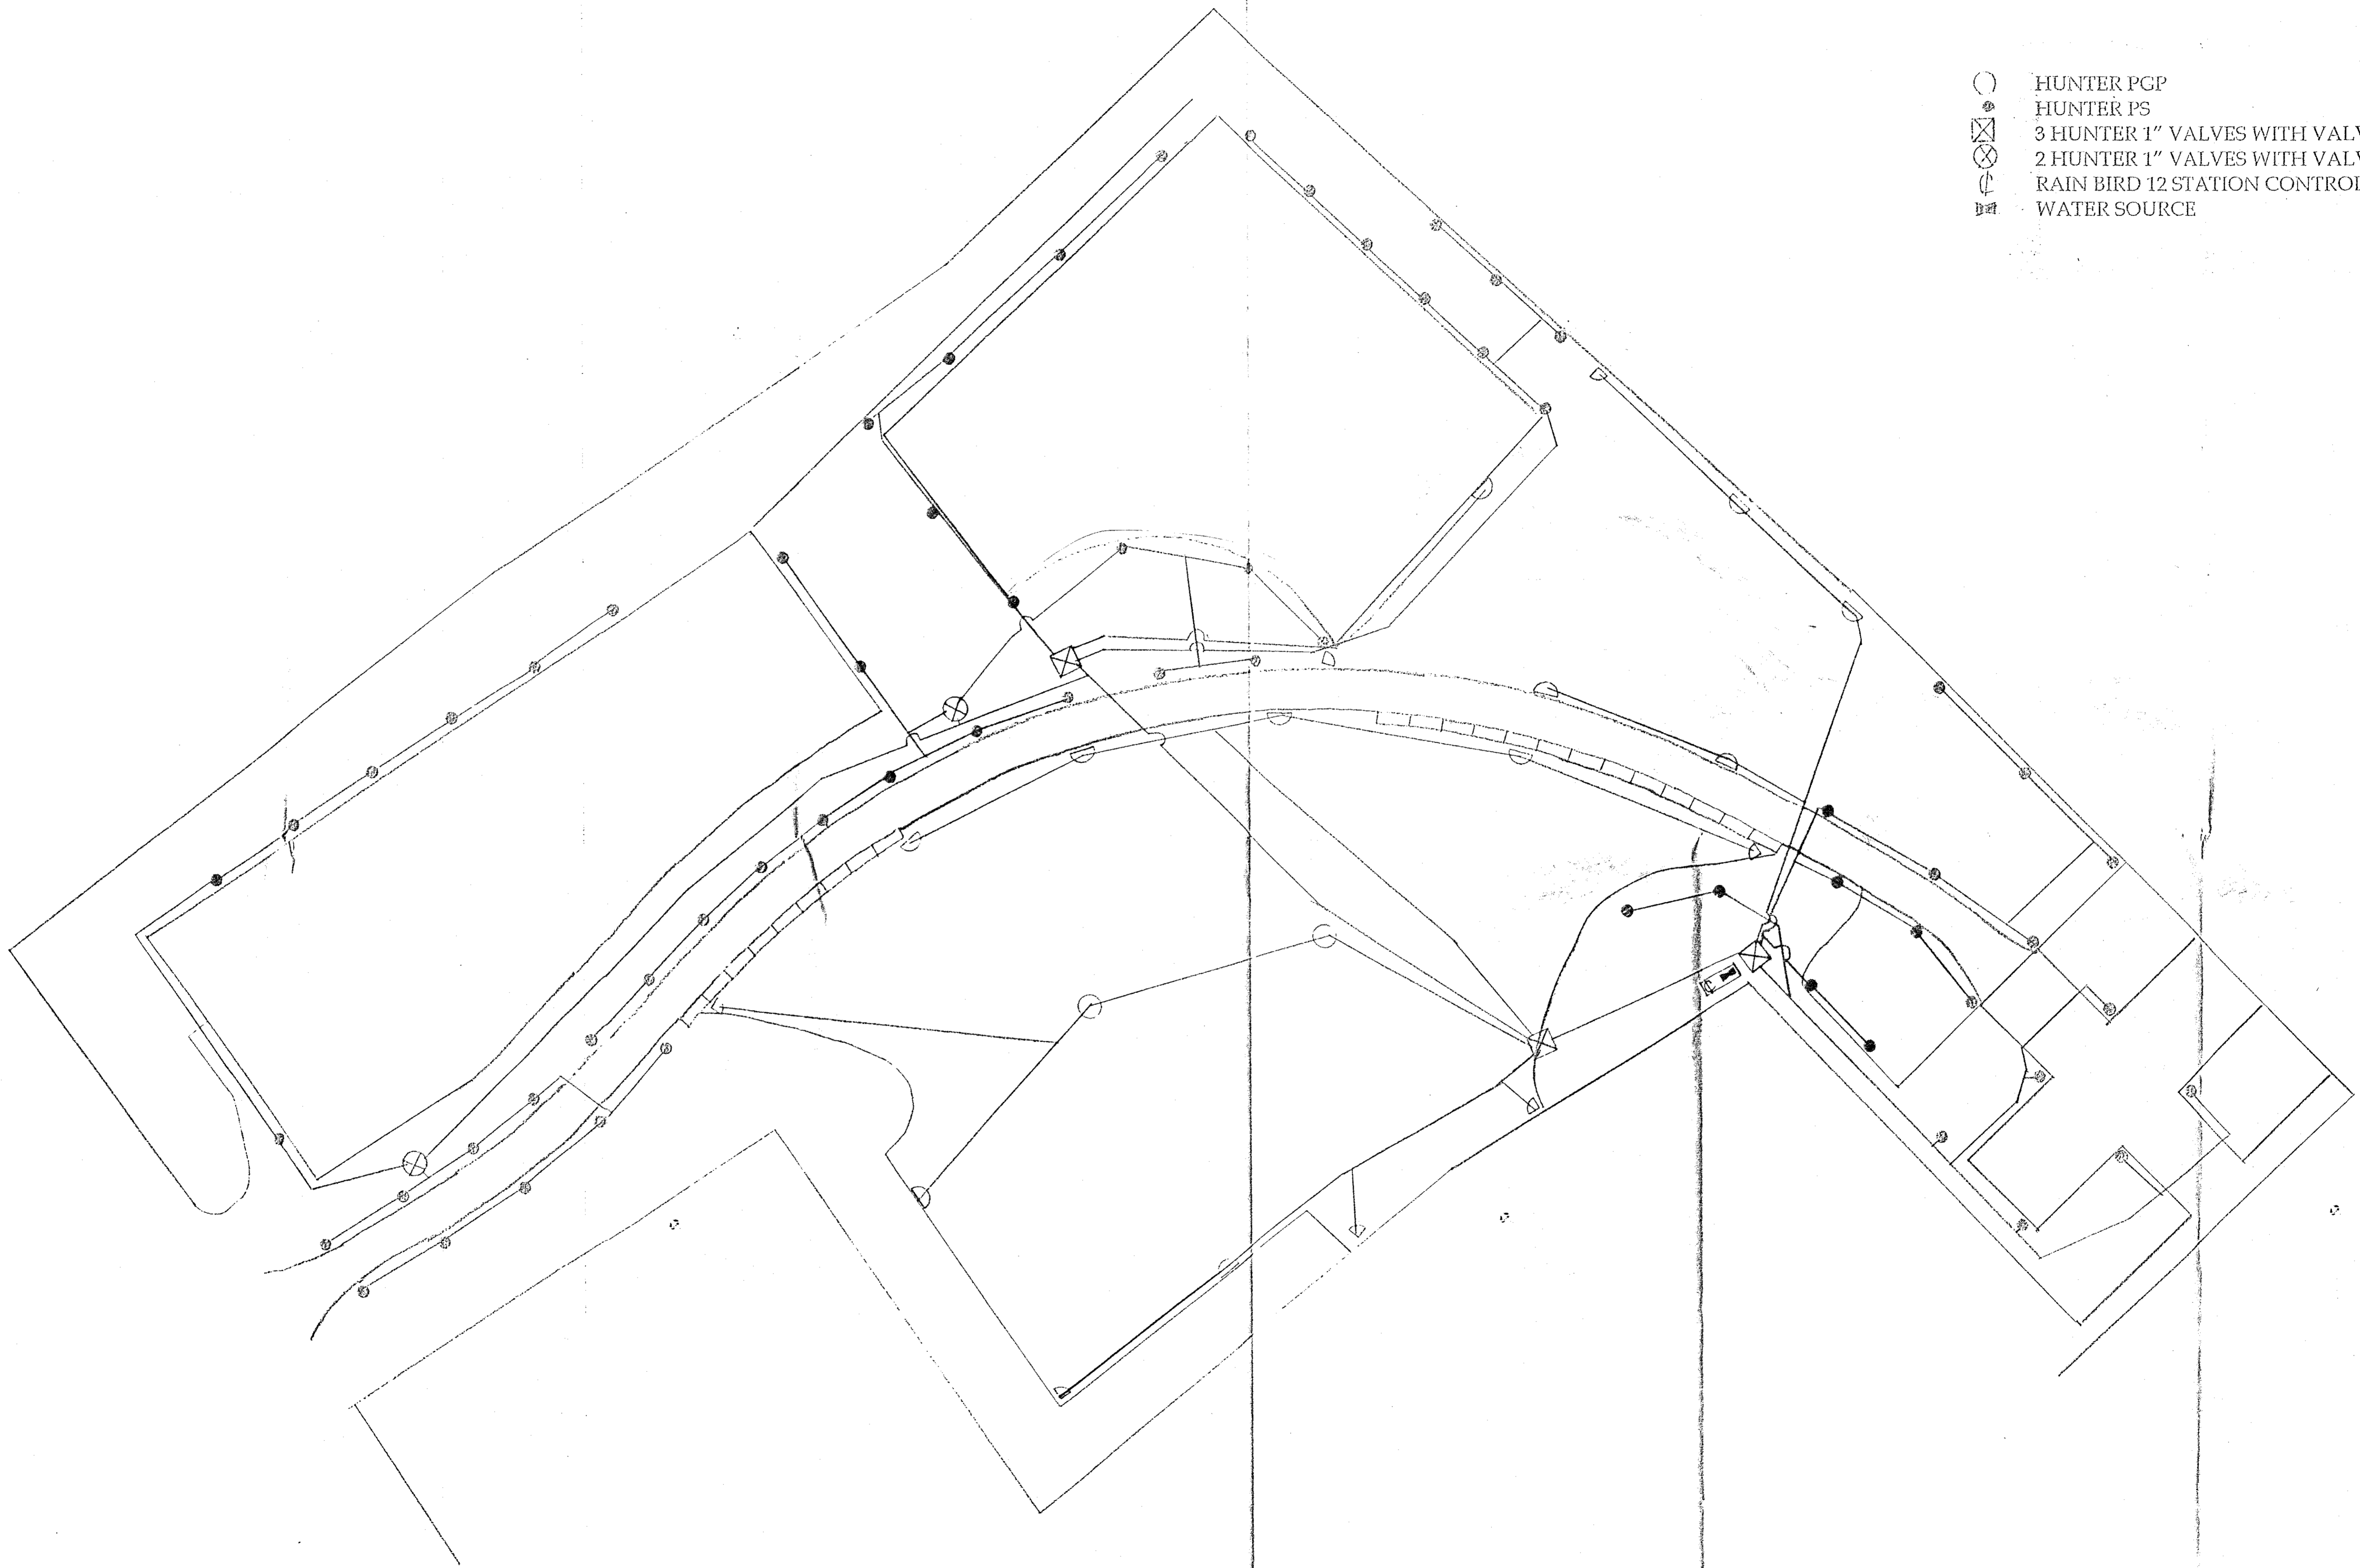

- HUNTER PGP
- HUNTER PS
- ⊠ 3 HUNTER 1" VALVES WITH VALVEBOX
- ⊗ 2 HUNTER 1" VALVES WITH VALVEBOX
- ⊕ RAIN BIRD 12 STATION CONTROLLER
- ☐ WATER SOURCE

f 54710

ROCK STREET PARK		
SCALE	APPROVED BY	DRAWN BY
DATE 12/22/98		REVISED
		DRAWING NUMBER